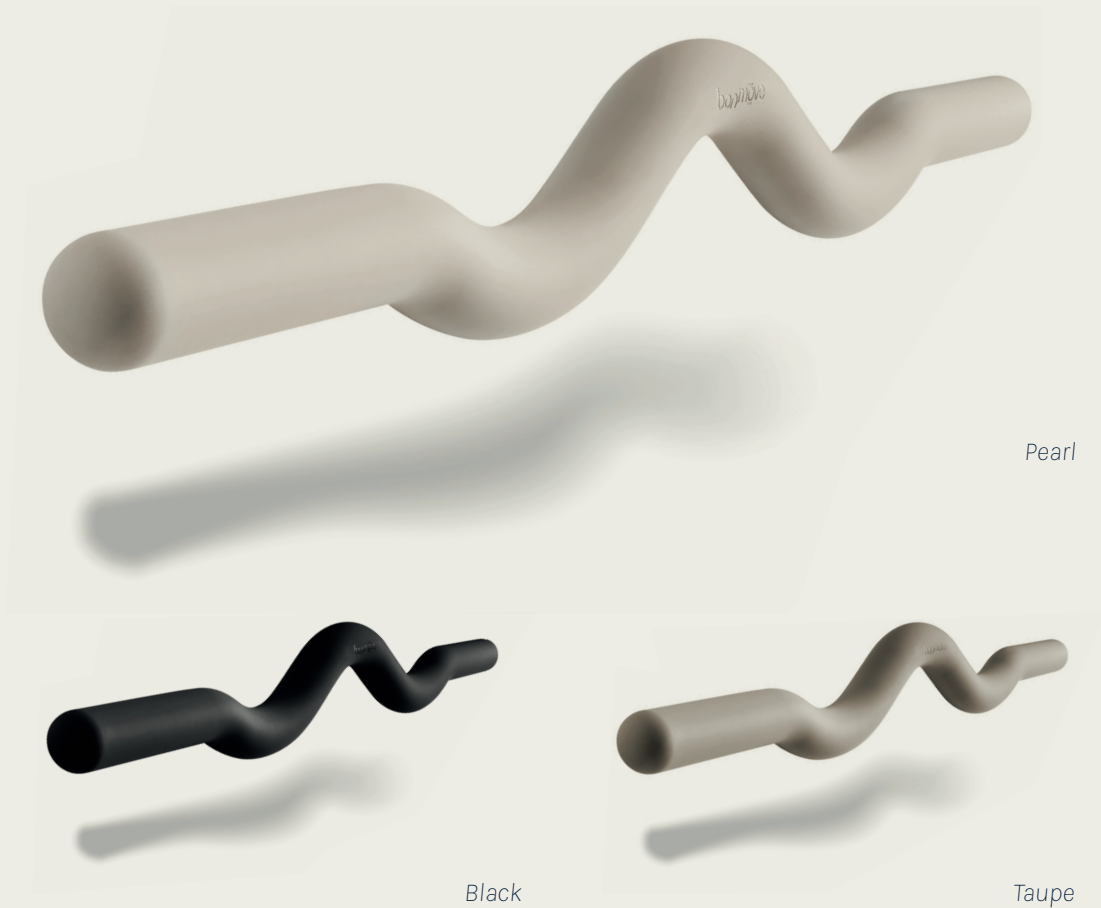

## DESCRIPTION

The Magic Circle is an essential piece for developing strength, control and body alignment.

Designed to activate arms, legs, and the core, it provides targeted resistance to intensify each exercise with greater precision. Its padded handles enhance comfort during use, while its lightweight design makes it perfect for both home and studio workouts.

# SCULPT BODY BAR

SKU: 81000903P

Ergonomic silicone weight bar designed for strength training and mobility. Comfortable, versatile and easy to integrate into any routine.

Material	Silicone and cast iron
Weight	7 kg
Dimensions	90 x 4,5 cm